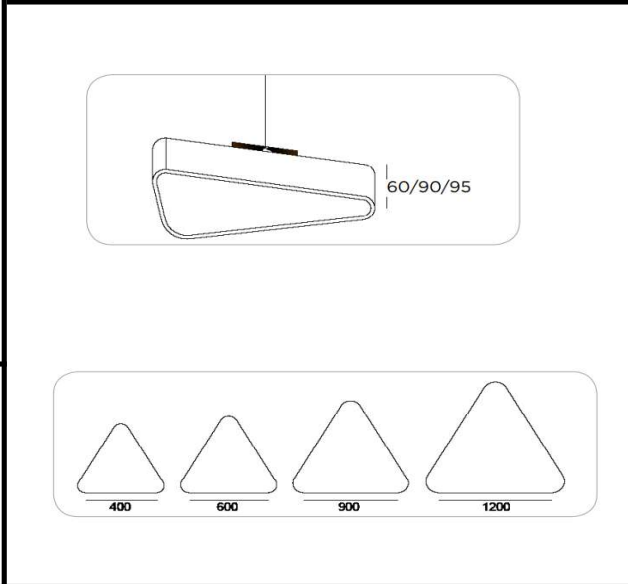

Sovitron Interior Pvt.Ltd.

Model Name	Ciera Soft Traingle / DLATCSTDPD-20
Description	Architectural Light

Technical description	Image
-----------------------	-------

Dimension	LXW=400mmX400mm H=60mm/90mm/95mm
Frame	Aluminium
Color Tempertaure	4000K
Power	20W
Total Luminous Flux	1700 lm
Efficacy	85 lm/W
IP rating	50
Color Rendering	≥80
Mounting	Pendant
Optics	White Opal Diffuser
Dimming	NON-Dimmable
Operating Voltage	220-240 VAC
Standard Lifetime	L70 minimum at 50,000 burning hours

Dimension diagram

Remarks:-

Address: Plot #7 Saroorpur-Nangla Industrial Area,Ballabgarh-Sohna Road,Faridabad-121005
Email: info@sovitron.com